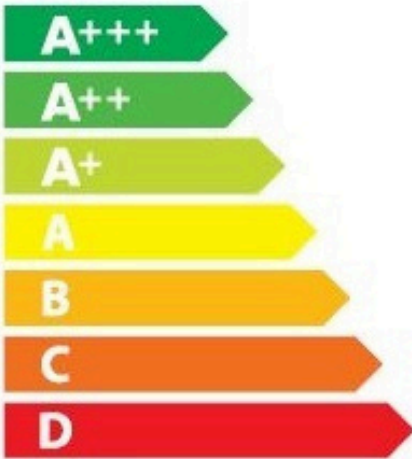

ENERGY

ELICA

E017GXI-002-001

B

75
kWh/annum

AB**C**DEFG

ABCDEFG

AB**C**DEFG